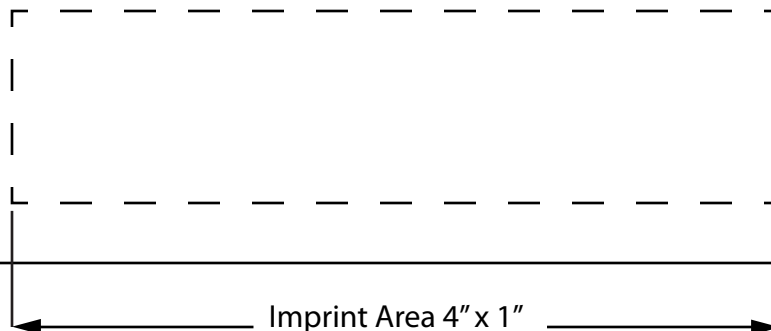

Custom *imprint*

19573 Progress Drive, Strongsville, OH 44149

Phone: (440) 238-4488

Email: Art@CustomImprint.com

Bingo Shutter Cards

Product Size 6.75" x 7.5"